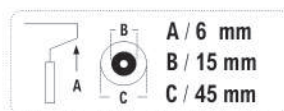

Code Number	Dimension	Packing
0002171225	16cm	10

- ☒ Acrylic lacquers
- ☒ Water soluble paints

Surface

☒ Smooth ☒

☐ Moderate ☐

☐ Rough ☐