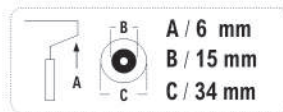

Foam Relief

Surface

☐ Smooth ☐

☒ Moderate ☒

☒ Rough ☒

Specialised paint refill for relief and embossed surfaces

Code Number	Dimension	Packing
0002172110	10cm	10

Specialised paint roller

Code Number	Dimension	Packing
0002172118	18cm	10