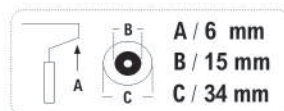

Black Super Fine

Code Number	Dimension	Packing
0002171209	10cm	10