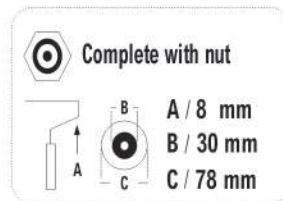

Foam Relief

Surface

☐ Smooth ☐

☒ Moderate ☒

☒ Rough ☒

Specialised paint refill for relief and embossed surfaces

Code Number	Dimension	Packing
0002172110	10cm	10

Specialised paint roller

Code Number	Dimension	Packing
0002172118	18cm	10