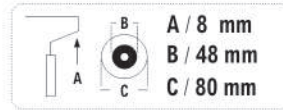

Special use Rollers

Stucco Roller

Surface

☒ Smooth ☒

☒ Moderate ☒

☐ Rough ☐

Roller special for fast putty application

Code Number	Dimension	Packing
0002172200	18cm	10