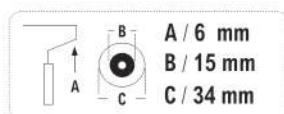

Foam Rollers

Polypren Extra Fine

- ☒ Acrylic lacquers
- ☒ Water soluble paints

Surface

☒ Smooth ☒

☐ Moderate ☐

☐ Rough ☐

* Packaged per piece to avoid polymerization

Code Number	Dimension	Packing
0002171404	5cm	10
0002171403	7cm	10
0002171410	10cm	10
0002171414	16cm	10

2-piece set packing

Code Number	Dimension	Packing
0002171433	5cm	10
0002171434	10cm	10