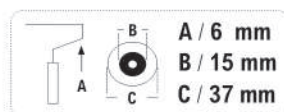

- ☒ Anti-corrosion paints
- ☒ Water soluble paints
- ☒ Acrylic lacquers

Surface

☒ Extra Smooth ☒

Code Number	Dimension	Packing
0002171107	5cm	20
0002171109	11cm	10
0002171115	15cm	10