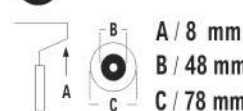

## Flowmaster - M

new

**Pile length 15 mm**

**Pile length 15 mm**

- Latex paints
- Acrylic paints
- Insulating coatings

Surface

Smooth

Moderate