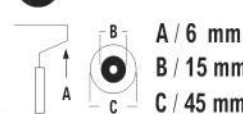

new

Pile length 15 mm